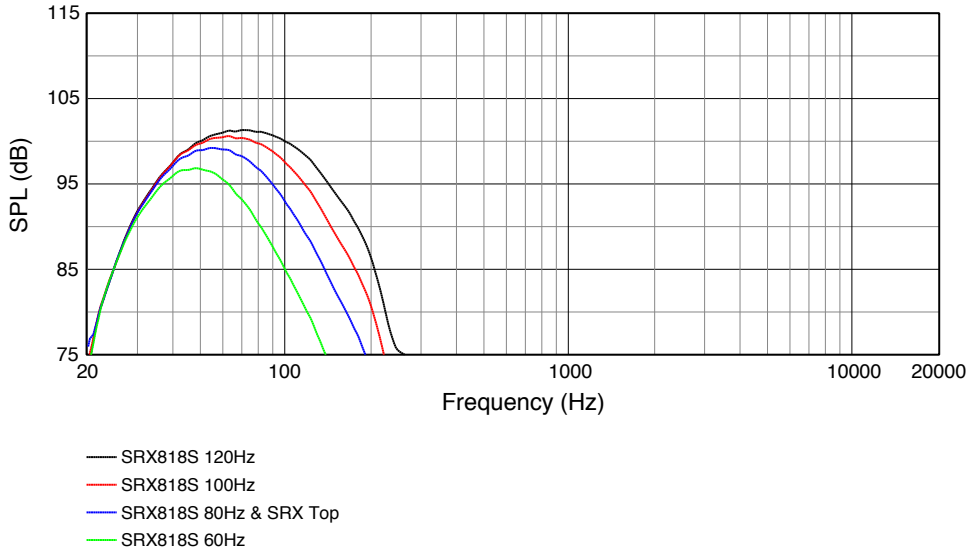

SRX818S 18" Passive Subwoofer System

Frequency Response (Main Tuning)