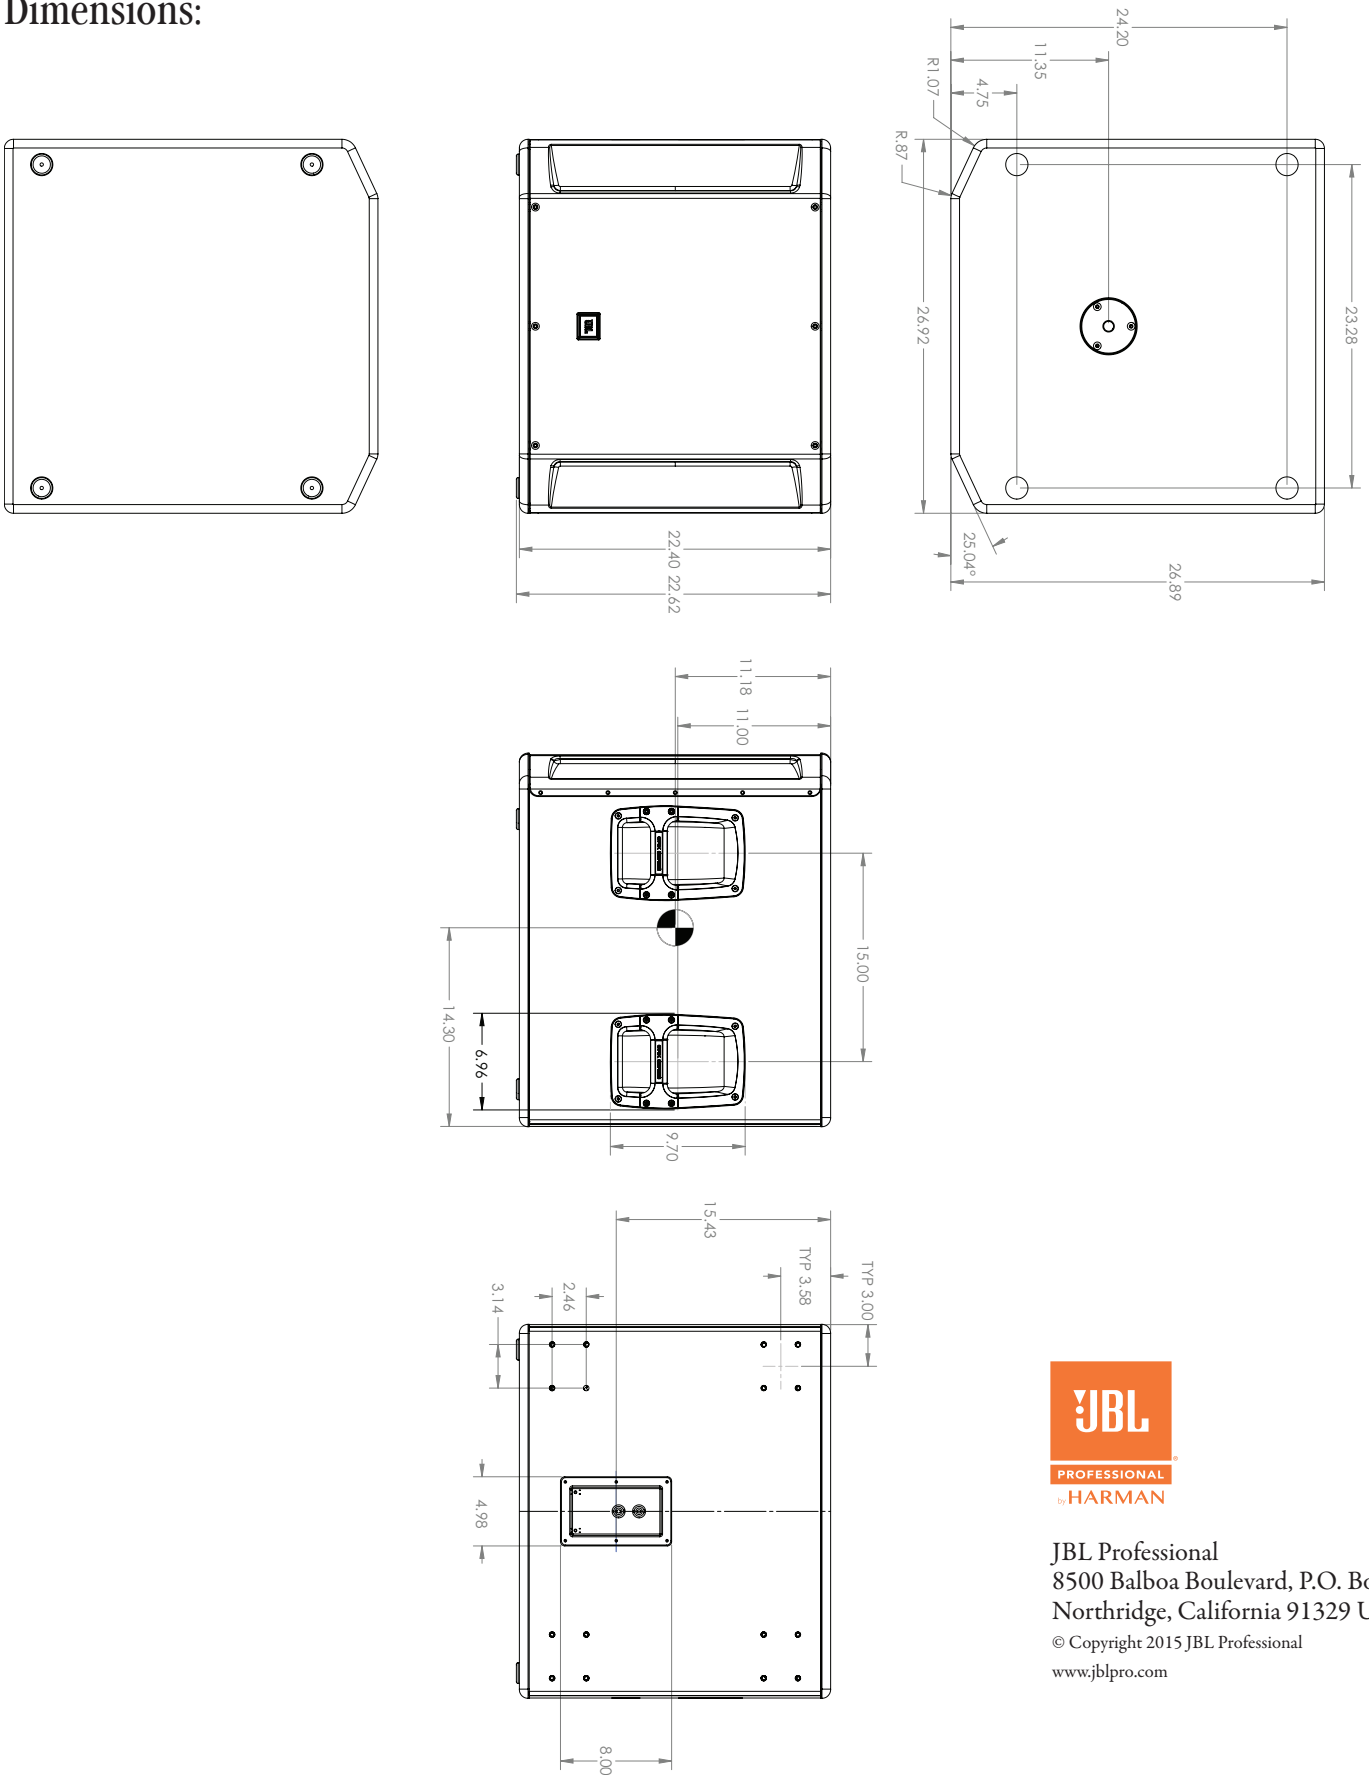

Specifications:

System:	
System Type:	Passive 18", subwoofer system
Maximum SPL Output:	123dB (Continuous), 129dB (Peak)
Frequency Range (-10 dB):	28Hz – 150Hz
Frequency Response (-3 dB):	45Hz – 150Hz
Power:	
System Power Rating:	2400W Peak, 1200W Program, 600W Continuous
Nominal Impedance:	8 Ohm
Connectors:	NL4 Input, NL4 Loop-thru (+/-1 or +/-2 Selectable)
Operational Modes:	Passive
Speaker:	
LF Driver:	2279H
Crossover Frequency:	80hz
Enclosure:	
Material:	18mm plywood
Suspension/Mounting:	M20 Threaded Pole Mount
Handles:	4
Finish:	Obsidian Duraflex™ finish
Grille:	Powder coated, Obsidian, 14-gauge perforated steel with acoustically transparent black cloth backing
Dimensions (L x W x H):	26.89" x 26.92" x 22.62" (683mm x 684mm x 575mm)
Weight:	78.0 lbs (35.4 kg)

SRX818S 18" Passive Subwoofer System

Frequency Response (Main Tuning)

Frequency Response (80Hz)

SRX818S 18" Passive Subwoofer System

Dimensions:

JBL Professional
 8500 Balboa Boulevard, P.O. Box 2200
 Northridge, California 91329 U.S.A.
 © Copyright 2015 JBL Professional
www.jblpro.com