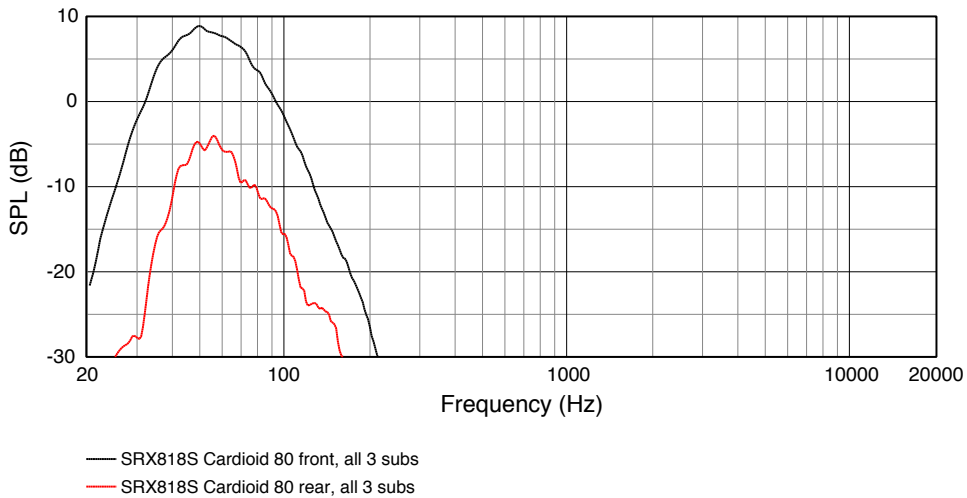

Frequency Response (80Hz)