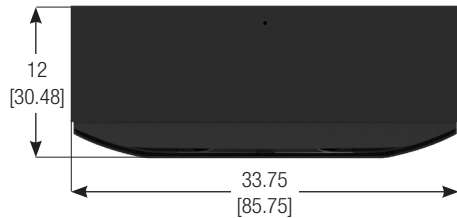

Specifications

System

Frequency Response (-10 dB)	33Hz - 20kHz
AES Power Rating	600W
Free Field Sensitivity	103 dB
Max Continuous SPL	129 dB
Hor. Coverage (-6dB)	100 Degrees
Vertical Coverage (-6dB)	60 Degrees
Nominal Impedance	4 Ohms
Input Connectors	Screw Terminal Barrier Strip
Furthest Seat (M)	25
Furthest Seat (Ft)	82

Transducers

Low Frequency:	2 x M115-8A
High Frequency:	2 x 2409J-2

Physical

Dimensions (H x W x D) - Inches	60 x 33.75 x 12
Dimensions (H x W x D) - CM	152.4 x 85.73 x 30.48

C222

Two-Way ScreenArray® Cinema Loudspeakers
2 Way SceenArray®

Dimensions

Dimensions: Inches [cm]

PRELIMINARY