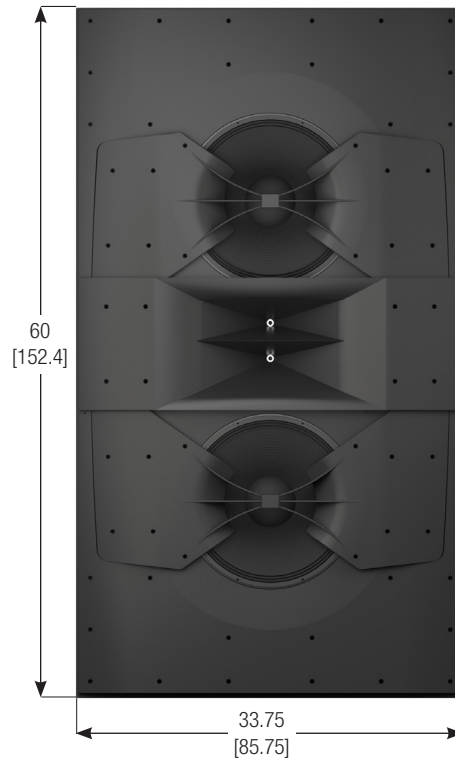

Specifications

System

Frequency Response (-10 dB)	33Hz - 20kHz
AES Power Rating	600W
Free Field Sensitivity	103 dB
Max Continuous SPL	129 dB
Hor. Coverage (-6dB)	100 Degrees
Vertical Coverage (-6dB)	60 Degrees
Nominal Impedance	4 Ohms
Input Connectors	Screw Terminal Barrier Strip
Furthest Seat (M)	25
Furthest Seat (Ft)	82

Transducers

Low Frequency:	2 x M115-8A
High Frequency:	2 x 2409J-2

Physical

Dimensions (H x W x D) - Inches	60 x 33.75 x 12
Dimensions (H x W x D) - CM	152.4 x 85.73 x 30.48

C222

Two-Way ScreenArray® Cinema Loudspeakers
2 Way SceenArray®

Dimensions

Dimensions: Inches [cm]

PRELIMINARY