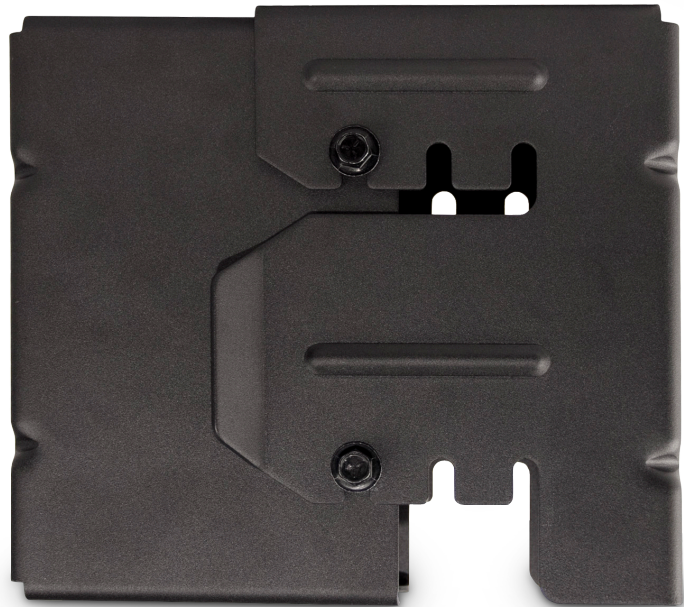

2520

Quick Mount Surround Bracket

Description:

The 2520 Quick Mount Surround Bracket is a new loudspeaker accessory which should be used for wall mounting applications when installing 9300 Series Surrounds. Specific models include: 9300, 9310, 9320, and 9350. The 2520 bracket is not recommended for ceiling mount applications.

Key Features:

- Flexible Mounting Options
- Low Cost
- Can be used with the new 9300 Series Surrounds

Specifications:

Working Load: 64 lbs (29 kg)

Finish: Black Powder Coat

Pack Count : 1 unit/carton

Multiple Mounting Distances: 6, 7, & 8" (15.2, 17.8, & 20.3cm)*

**Mount is for wall application only*